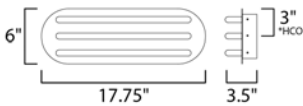

LAMPING

INPUT VOLTAGE : 120V
LUMENS : 1,470 Rated (1,000 Del.)
BULB : 3 x 7W LED PCB Integrated , 21W Total
BULB INCLUDED : (Integrated)
DIMMABLE : Triac CL
CRI : 80 CRI
COLOR_TEMP : 3000K
LIGHTING_DIRECTION : Indirect