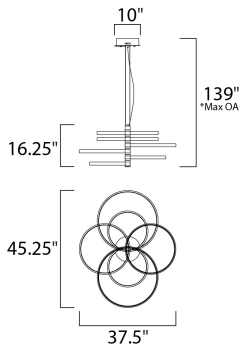

PRODUCT DESCRIPTION

Rings of various sizes finished in Black are supported from a column of soft Gold. This European classic is a soft contemporary design which works in today's home decor.

*max overall height

MEASUREMENTS

- DIMENSION : 37.5" L x 45.25" W x 16.25" H
- MAX OAH : 139" OAH
- CANOPY : 2.75" H x 10" L
- HANGING WEIGHT : 22.5 lb

LAMPING

- INPUT VOLTAGE : 120V
- LUMENS : 7,980 Rated (4,400 Del.)
- BULB : 6 x 114W LED PCB Integrated , 114W Total
- BULB INCLUDED : (Integrated)
- DIMMABLE : Triac CL
- CRI : 80+ CRI
- COLOR_TEMP : 3000K