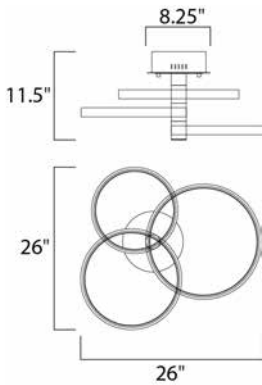

PRODUCT DESCRIPTION

Rings of various sizes finished in Black are supported from a column of soft Gold. This European classic is a soft contemporary design which works in today's home decor.