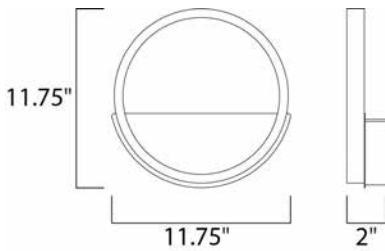

PRODUCT DESCRIPTION

Rings of various sizes finished in Black are supported from a column of soft Gold. This European classic is a soft contemporary design which works in today's home decor.