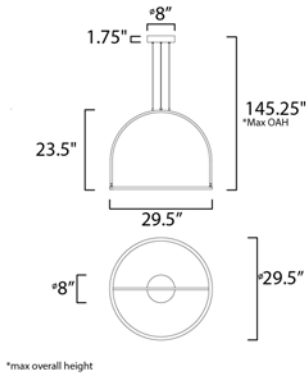

MEASUREMENTS

DIMENSION : 29.5" L x 29.5" W x 23.5" H
 MAX OAH : 145.25" OAH
 CANOPY : 8" W x 1.75" H x 8" L
 HANGING WEIGHT : 6.6 lb

LAMPING

INPUT VOLTAGE : 120V
 LUMENS : 2,240 Rated (1,100 Del.)
 BULB : 1 x 28W LED PCB Integrated , 28W Total
 BULB INCLUDED : (Integrated)
 DIMMABLE : Dimmable with Bluetooth enabled device
 CRI : 90 CRI
 COLOR_TEMP : 2700 - 5000K

FINISHES OPTION

 Polished Chrome

MATERIAL

Aluminum, Steel, Silicone

RATINGS

cETLus
 Dry Location

ADDITIONAL

SLOPE: 30
 RATED LIFE 50000 Hours
 OPERATING TEMPERATURE:
 -20°C (-4°F), 40°C (104°F)