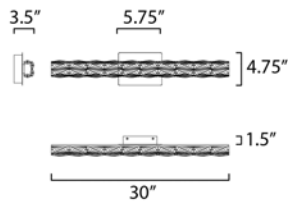

**PRODUCT DESCRIPTION**

Rectangular Beveled Crystals are banded together to form soft square cylinders which are illuminated by LED that creates a brilliant lighting effect. Some items include metal chassis of Black which frame the crystal for a beautiful silhouette.

**MEASUREMENTS**

DIMENSION : 30" L 5.5" H x 3.25" Ext  
 BACK PLATE : 4.75" W x 1.5" H x 15" HCO  
 HANGING WEIGHT : 6.95 lb

**LAMPING**

INPUT VOLTAGE : 120V  
 LUMENS : 2,420 Rated (1,532 Del.)  
 BULB : 1 x 23W LED PCB Integrated , 22W Total  
 BULB INCLUDED : (Integrated)  
 DIMMABLE : Triac CL or ELV  
 CRI : 90+ CRI  
 COLOR\_TEMP : 3000K  
 LIGHTING\_DIRECTION : Omni