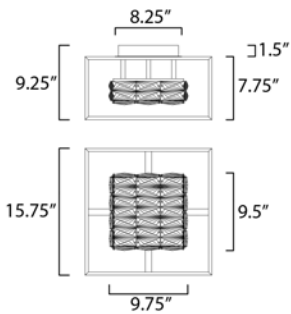

PRODUCT DESCRIPTION

Rectangular Beveled Crystals are banded together to form soft square cylinders which are illuminated by LED that creates a brilliant lighting effect. Some items include metal chassis of Black which frame the crystal for a beautiful silhouette.

MEASUREMENTS

DIMENSION : 15.75" L x 15.75" W x 10" H
 CANOPY : 7.5" W x 1.5" H x 7.5" L
 HANGING WEIGHT : 12.56 lb

LAMPING

INPUT VOLTAGE : 120V
 LUMENS : 2,420 Rated (1,750 Del.)
 BULB : 1 x 22W LED PCB Integrated , 22W Total
 BULB INCLUDED : (Integrated)
 DIMMABLE : Triac CL or ELV
 CRI : 90+ CRI
 COLOR_TEMP : 3000K