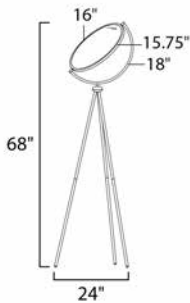

PRODUCT DESCRIPTION

Classic European design sure to bring interest wherever it is installed. Frames of Black hold edge lit discs which can be adjusted to direct the light. Soft and even illumination is provided by the 3000K LED which is adjustable by use of a dimmer.

MEASUREMENTS

DIMENSION : 24" L x 24" W x 68" H
 HANGING WEIGHT : 11.49 lb

LAMPING

INPUT VOLTAGE : 120V
 LUMENS : 2,310 Rated (2,145 Del.)
 BULB : 1 x 33W LED PCB Integrated , 33W Total
 BULB INCLUDED : (Integrated)
 CRI : 80+ CRI
 COLOR_TEMP : 3000K