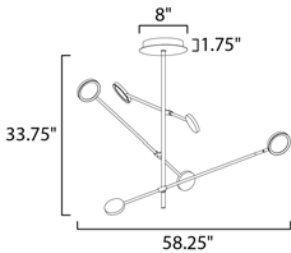

**PRODUCT DESCRIPTION**

Classic European design sure to bring interest wherever it is installed. Frames of Black hold edge lit discs which can be adjusted to direct the light. Soft and even illumination is provided by the 3000K LED which is adjustable by use of a dimmer.

**MEASUREMENTS**

DIMENSION : 58.25" L x 58.25" W x 33.75" H  
 CANOPY : 8" W x 1.75" H x 8" L  
 HANGING WEIGHT : 5.55 lb

**LAMPING**

INPUT VOLTAGE : 120V  
 LUMENS : 1,470 Rated (1,100 Del.)  
 BULB : 3 x 7W LED PCB Integrated , 21W Total  
 BULB INCLUDED : (Integrated)  
 DIMMABLE : Triac CL  
 CRI : 80+ CRI  
 COLOR\_TEMP : 3000K