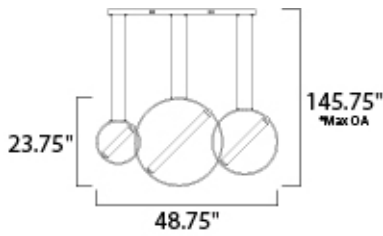

PRODUCT DESCRIPTION

A ring suspends a tube of LED light evenly diffused through opal white acrylic. A striking combination of soft gold and black bring boldness to the collection. By adjusting the rings on the chandeliers, the light element can be positioned horizontally or at an angle. The 3 light multi-pendant suspends three different size rings that can be adjusted to the height you desire.

*max overall height

MEASUREMENTS

DIMENSION : 48.75" L x 4.5" W x 23.75" H
 MAX OAH : 145.75" OAH
 HANGING WEIGHT : 8.4 lb

LAMPING

INPUT VOLTAGE : 120V
 LUMENS : 3,178 Rated (1,560 Del.)
 BULB : 3 x 45.4W LED PCB Integrated , 45W Total
 BULB INCLUDED : (Integrated)
 DIMMABLE : Triac CL
 CRI : 80+ CRI
 COLOR_TEMP : 3000K