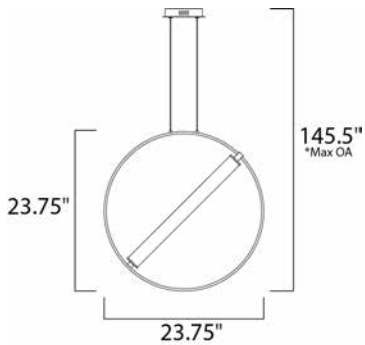

PRODUCT DESCRIPTION

A ring suspends a tube of LED light evenly diffused through opal white acrylic. A striking combination of soft gold and black bring boldness to the collection. By adjusting the rings on the chandeliers, the light element can be positioned horizontally or at an angle. The 3 light multi-pendant suspends three different size rings that can be adjusted to the height you desire.

*max overall height

MEASUREMENTS

- DIMENSION : 23.75" L x 6.25" W x 23.75" H
- MAX OAH : 145.5" OAH
- CANOPY : 6.3" W x 1.2" H x 6.3" L
- HANGING WEIGHT : 3.1 lb

LAMPING

- INPUT VOLTAGE : 120V
- LUMENS : 1,411 Rated (1,090 Del.)
- BULB : 1 x 20.2W LED PCB Integrated , 20W Total
- BULB INCLUDED : (Integrated)
- DIMMABLE : Triac CL
- CRI : 80+ CRI
- COLOR_TEMP : 3000K