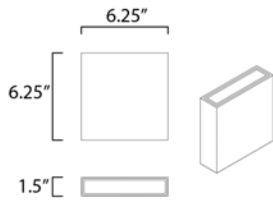

PRODUCT DESCRIPTION

Low profile LED up and down wall sconce which can be used interior or exterior are available in both Black and White. The flat face provides a place for numbers which makes these great for multi-family installations.

MEASUREMENTS

- DIMENSION : 6.25" L x 6.25" W x 6.25" H x 1.5" Ext
- BACK PLATE : 6.25" W x 1.5" H x 3.25" HCO
- CANOPY : 1.25" H
- HANGING WEIGHT : 1.54 lb

LAMPING

- INPUT VOLTAGE : 120V
- LUMENS : 800 Rated (650 Del.)
- BULB : 2 x 10W LED PCB Integrated , 10W Total
- BULB INCLUDED : (Integrated)
- DIMMABLE : Triac CL or ELV
- CRI : 90+ CRI
- COLOR_TEMP : 3000K
- LIGHTING_DIRECTION : Up/Down