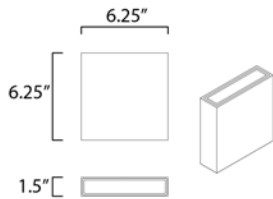

PRODUCT DESCRIPTION

Low profile LED up and down wall sconce which can be used interior or exterior are available in both Black and White. The flat face provides a place for numbers which makes these great for multi-family installations.

MEASUREMENTS

- DIMENSION : 6.25" L x 6.25" W x 6.25" H x 1.5" Ext
- BACK PLATE : 6.25" W x 1.5" H x 3.25" HCO
- CANOPY : 1.25" H
- HANGING WEIGHT : 1.54 lb

LAMPING

- INPUT VOLTAGE : 120V
- LUMENS : 800 Rated (650 Del.)
- BULB : 2 x 10W LED PCB Integrated , 10W Total
- BULB INCLUDED : (Integrated)
- DIMMABLE : Triac CL or ELV
- CRI : 90+ CRI
- COLOR_TEMP : 3000K
- LIGHTING_DIRECTION : Up/Down