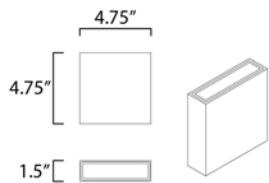

PRODUCT DESCRIPTION

Low profile LED up and down wall sconce which can be used interior or exterior are available in both Black and White. The flat face provides a place for numbers which makes these great for multi-family installations.

MEASUREMENTS

DIMENSION : 4.75" L x 4.75" W x 4.75" H x 1.5" Ext
 BACK PLATE : 4.75" W x 1.5" H x 2.25" HCO
 HANGING WEIGHT : 1.21 lb

LAMPING

INPUT VOLTAGE : 120V
 LUMENS : 640 Rated (440 Del.)
 BULB : 2 x 8W LED PCB Integrated , 8W Total
 BULB INCLUDED : (Integrated)
 DIMMABLE : Triac CL or ELV
 CRI : 90+ CRI
 COLOR_TEMP : 3000K
 LIGHTING_DIRECTION : Up/Down