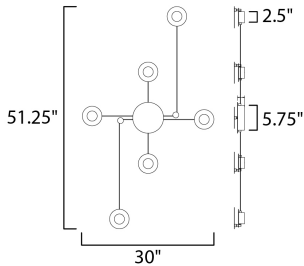

PRODUCT DESCRIPTION

A creative way to add light to any room, this collection can be arranged into many configurations. Simply install the main canopy and position the Moons to your desired location within 3 feet from the center. Each Moon is finished in White on the backside and Black on the face. The face can move from side to side as well in an outward direction.

MEASUREMENTS

DIMENSION : 30" W x 51.25" H x 2.5" Ext
 MAX OAH : 5.75" W x 5.75" H
 HANGING WEIGHT : 5.94 lb

LAMPING

INPUT VOLTAGE : 120V
 LUMENS : 1,440 Rated (1,080 Del.)
 BULB : 6 x 2.4W LED PCB Integrated , 14W Total
 BULB INCLUDED : (Integrated)
 DIMMABLE : Triac CL
 CRI : 80+ CRI
 COLOR_TEMP : 3000K
 LIGHTING_DIRECTION : Indirect