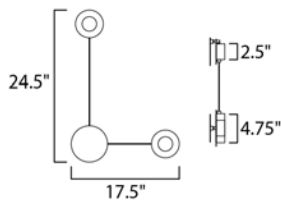

PRODUCT DESCRIPTION

A creative way to add light to any room, this collection can be arranged into many configurations. Simply install the main canopy and position the Moons to your desired location within 3 feet from the center. Each Moon is finished in White on the backside and Black on the face. The face can move from side to side as well in an outward direction.

MEASUREMENTS

DIMENSION : 17.5" W x 24.5" H x 2.5" Ext
 MAX OAH : 4.75" W x 4.75" H
 HANGING WEIGHT : 2.42 lb

LAMPING

INPUT VOLTAGE : 120V
 LUMENS : 480 Rated (360 Del.)
 BULB : 2 x 2.4W LED PCB Integrated , 5W Total
 BULB INCLUDED : (Integrated)
 DIMMABLE : Triac CL
 CRI : 80+ CRI
 COLOR_TEMP : 3000K
 LIGHTING_DIRECTION : Indirect