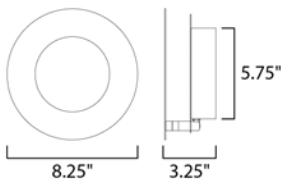

PRODUCT DESCRIPTION

A creative way to add light to any room, this collection can be arranged into many configurations. Simply install the main canopy and position the Moons to your desired location within 3 feet from the center. Each Moon is finished in White on the backside and Black on the face. The face can move from side to side as well in an outward direction.

MEASUREMENTS

DIMENSION : 8.25" W x 8.25" H x 3.25" Ext
 MAX OAH : 5.75" W x 5.75" H
 HANGING WEIGHT : 1.98 lb

LAMPING

INPUT VOLTAGE : 120V
 LUMENS : 1,440 Rated (1,300 Del.)
 BULB : 1 x 14.4W LED PCB Integrated , 14W Total
 BULB INCLUDED : (Integrated)
 DIMMABLE : Triac CL
 CRI : 80+ CRI
 COLOR_TEMP : 3000K
 LIGHTING_DIRECTION : Indirect