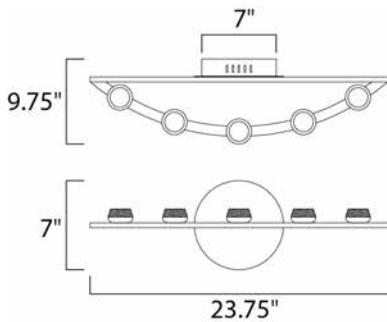

MEASUREMENTS

DIMENSION : 23.75" W x 7" H x 9.75" Ext
 BACK PLATE : 7" W x 7" H x 3.5" HCO
 HANGING WEIGHT : 3.5 lb

LAMPING

INPUT VOLTAGE : 120V
 LUMENS : 840 Rated (440 Del.)
 BULB : 5 x 2.4W LED PCB Integrated , 12W Total
 BULB INCLUDED : (Integrated)
 DIMMABLE : Triac CL
 CRI : 80+ CRI
 COLOR_TEMP : 3000K
 LIGHTING_DIRECTION : Up/Down