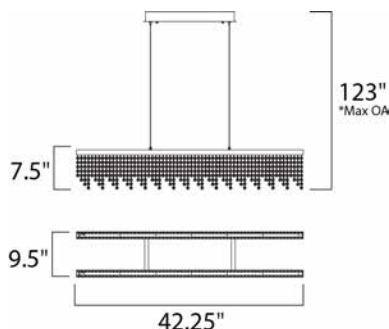

\*max overall height

**MEASUREMENTS**

- DIMENSION : 42.25" L x 9.5" W x 7.5" H
- MAX OAH : 123" OAH
- CANOPY : 5" W x 1.63" H x 17.75" L
- HANGING WEIGHT : 16.67 lb

**LAMPING**

- INPUT VOLTAGE : 120V
- LUMENS : 2,800 Rated
- BULB : 2 x 20W LED PCB Integrated , 40W Total
- BULB INCLUDED : (Integrated)
- DIMMABLE : Triac CL
- CRI : 80+ CRI
- COLOR\_TEMP : 3000K