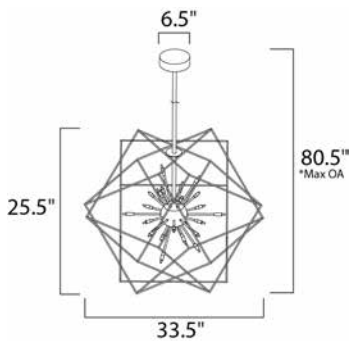

PRODUCT DESCRIPTION

Geometric wire frames of Black surround a Polished Chrome cluster of G4 LED bulbs which sparkle like an exploding star. Available in multiple sizes all competitively priced.

*max overall height

MEASUREMENTS

- DIMENSION : 33.5" L x 33.5" W x 25.5" H
- MAX OAH : 80.5" OAH
- CANOPY : 6.5" W x 2" H x 6.5" L
- HANGING WEIGHT : 10.34 lb

LAMPING

- INPUT VOLTAGE : 120V
- LUMENS : 2,640 Rated (2,390 Del.)
- BULB : 24 x 1.2W LED 12V G4 , 29W Total
- BULB INCLUDED : (Included)
- DIMMABLE : Electronic Low Voltage (ELV)
- CRI : 80+ CRI
- COLOR_TEMP : 3000K