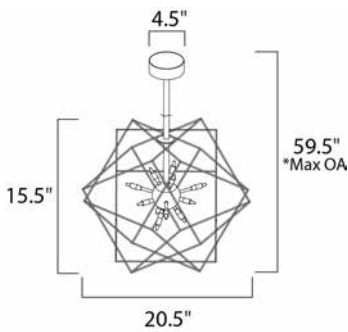

PRODUCT DESCRIPTION

Geometric wire frames of Black surround a Polished Chrome cluster of G4 LED bulbs which sparkle like and exploding star. Available in multiple sizes all competitively priced.

*max overall height of fixture

MEASUREMENTS

DIMENSION : 20.5" L x 20.5" W x 15.5" H
 MAX OAH : 59.5" OAH
 CANOPY : 4.5" W x 2" H x 4.5" L
 HANGING WEIGHT : 5.94 lb

LAMPING

INPUT VOLTAGE : 120V
 LUMENS : 1,320 Rated (1,190 Del.)
 BULB : 12 x 1.2W LED 12V G4 , 14W Total
 BULB INCLUDED : (Included)
 DIMMABLE : Electronic Low Voltage (ELV)
 CRI : 80+ CRI
 COLOR_TEMP : 3000K

FINISHES OPTION

 Black / Polished Chrome

MATERIAL

Steel

RATINGS

cETLus
 Dry Location

ADDITIONAL

ADJUSTABLE
 OPERATING TEMPERATURE:
 -20°C (-4°F), 40°C (104°F)