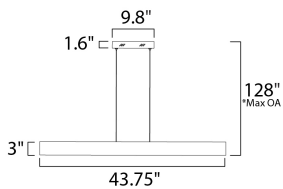

PRODUCT DESCRIPTION

A thin, half-inch aluminum blade now in your choice of Metallic Bronze or Brushed Aluminum incorporates a threadlike LED board recessed into the bottom. The result is a unique effect of light appearing on the surface below without a clear indication from where it is generated.

*max overall height

MEASUREMENTS

- DIMENSION : 43.75" L x 0.5" W x 3" H
- MAX OAH : 128" OAH
- CANOPY : 9.8" W x 1.6" H x 9.8" L
- HANGING WEIGHT : 3.2 lb

LAMPING

- LUMENS : 1,820 Rated
- BULB : 1 x 26W LED PCB Integrated , 26W Total
- BULB INCLUDED : (Integrated)
- DIMMABLE : Triac CL
- CRI : 80+ CRI
- COLOR_TEMP : 3000K