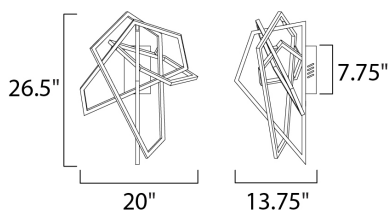

MEASUREMENTS

DIMENSION : 20" W x 26.5" H x 13.75" Ext
 MAX OAH : 1.75" W x 7.75" H
 HANGING WEIGHT : 7.7 lb

LAMPING

LUMENS : 3,150 Rated
 BULB : 1 x 45W LED PCB Integrated , 45W Total
 BULB INCLUDED : (Integrated)
 DIMMABLE : Triac CL
 CRI : 90+ CRI
 COLOR_TEMP : 3000K