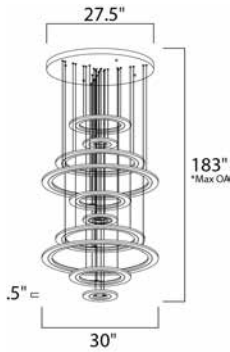

\*max overall height

**MEASUREMENTS**

- DIMENSION : 30" L x 30" W x 50.25" H
- MAX OAH : 183" OAH
- CANOPY : 27.5" W x 1.5" H x 27.5" L
- HANGING WEIGHT : 53.86 lb

**LAMPING**

- INPUT VOLTAGE : 120V
- LUMENS : 11,130 Rated (6,110 Del.)
- BULB : 1 x 159W LED PCB Integrated , 159W Total
- BULB INCLUDED : (Integrated)
- DIMMABLE : Triac CL
- CRI : 80+ CRI
- COLOR\_TEMP : 3000K