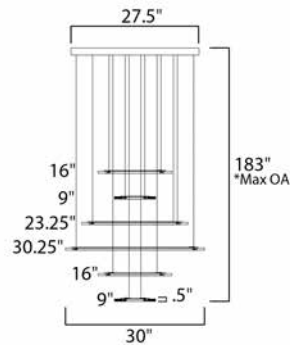

\*max overall height of fixture

**MEASUREMENTS**

- DIMENSION : 30" L x 30" W x 28" H
- MAX OAH : 183" OAH
- CANOPY : 27.5" W x 1.5" H x 27.5" L
- HANGING WEIGHT : 35.84 lb

**LAMPING**

- INPUT VOLTAGE : 120V
- LUMENS : 7,350 Rated (4,035 Del.)
- BULB : 6 x 105W LED PCB Integrated , 105W Total
- BULB INCLUDED : (Integrated)
- DIMMABLE : Triac CL
- CRI : 80+ CRI
- COLOR\_TEMP : 3000K