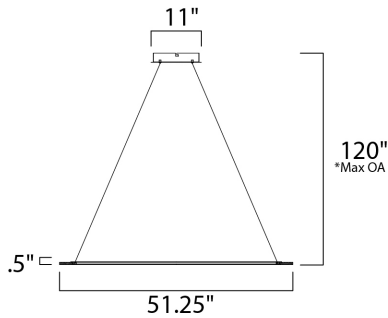

\*max overall height

**MEASUREMENTS**

- DIMENSION : 51.25" L x 51.25" W x 0.5" H
- MAX OAH : 120" OAH
- CANOPY : 11" W x 2" H x 11" L
- HANGING WEIGHT : 25.3 lb

**LAMPING**

- INPUT VOLTAGE : 120V
- LUMENS : 3,500 Rated (2,440 Del.)
- BULB : 1 x 50W LED PCB Integrated , 50W Total
- BULB INCLUDED : (Integrated)
- DIMMABLE : Triac CL
- CRI : 80+ CRI
- COLOR\_TEMP : 3000K