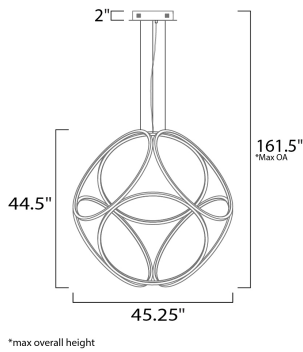

PRODUCT DESCRIPTION

Rings in a Rose Gold finish are fused together to create a soft square sculpture. These large scale pieces are not only beautiful but are also very functional with high powered integrated LED.

MEASUREMENTS

DIMENSION : 45.25" L x 45.25" W x 44.5" H
 MAX OAH : 161.5" OAH
 HANGING WEIGHT : 23.5 lb

LAMPING

INPUT VOLTAGE : 120V
 LUMENS : 6,075 Rated (2,650 Del.)
 BULB : 1 x 97W LED PCB Integrated , 95W Total
 BULB INCLUDED : (Integrated)
 DIMMABLE : Triac CL
 CRI : 90+ CRI
 COLOR_TEMP : 3000K