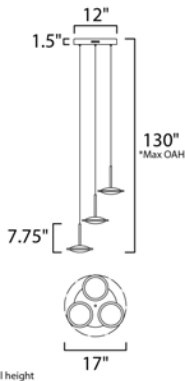

MEASUREMENTS

- DIMENSION : 17" L x 17" W x 7.75" H
- MAX OAH : 130" OAH
- CANOPY : 12" W x 1.5" H x 12" L
- HANGING WEIGHT : 6.16 lb

LAMPING

- INPUT VOLTAGE : 120V
- LUMENS : 1,800 Rated (1,410 Del.)
- BULB : 3 x 8W LED PCB Integrated , 28W Total
- BULB INCLUDED : (Integrated)
- DIMMABLE : Triac CL
- CRI : 80+ CRI
- COLOR_TEMP : 3000K