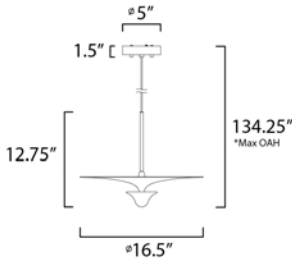

PRODUCT DESCRIPTION

Soft ambient light is cast indirectly off the contoured white reflector by LED cleverly concealed in the Black cup centered on the disc. Light can be directed by adjusting the gimbaled reflector.

*max overall height

MEASUREMENTS

- DIMENSION : 16.5" L x 16.5" W x 12.75" H
- MAX OAH : 134.25" OAH
- CANOPY : 5" W x 1.25" H x 5" L
- HANGING WEIGHT : 4.48 lb

LAMPING

- INPUT VOLTAGE : 120V
- LUMENS : 525 Rated (280 Del.)
- BULB : 1 x 7.5W LED PCB Integrated , 8W Total
- BULB INCLUDED : (Integrated)
- DIMMABLE : Triac CL or ELV
- CRI : 90+ CRI
- COLOR_TEMP : 3000K

FINISHES OPTION

- White / Black

MATERIAL

Polycarbonate, Aluminum

RATINGS

cETLus
Dry Location

ADDITIONAL

ADJUSTABLE
SLOPE: 30
RATED LIFE 50000 Hours
OPERATING TEMPERATURE:
-20°C (-4°F), 40°C (104°F)