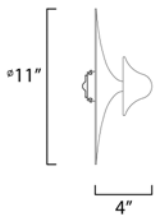

PRODUCT DESCRIPTION

Soft ambient light is cast indirectly off the contoured white reflector by LED cleverly concealed in the Black cup centered on the disc. Light can be directed by adjusting the gimbaled reflector.

MEASUREMENTS

DIMENSION : 11" L x 11" W x 11" H x 4" Ext
 MAX OAH : 5" W x 0.25" H
 HANGING WEIGHT : 2.05 lb

LAMPING

INPUT VOLTAGE : 120V
 LUMENS : 525 Rated (280 Del.)
 BULB : 1 x 7.5W LED PCB Integrated , 8W Total
 BULB INCLUDED : (Integrated)
 DIMMABLE : Triac CL or ELV
 CRI : 90+ CRI
 COLOR_TEMP : 3000K
 LIGHTING_DIRECTION : Omni