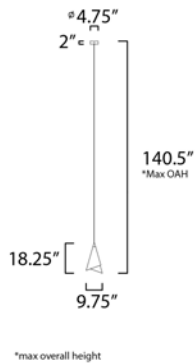

PRODUCT DESCRIPTION

This unique collection features pendants constructed of two separate pieces inserted into each other. The Matte Black outer shade is bevel cut in an opposing direction of the inner Metallic Gold shade. The inner shade can rotate to give a different look and a frosted glass pane softly diffuses the recessed LED source.

MEASUREMENTS

DIMENSION : 9.75" L x 8.75" W x 18.25" H
 MAX OAH : 140.5" OAH
 CANOPY : 4.75" W x 2" H x 4.75" L
 HANGING WEIGHT : 3.74 lb

LAMPING

INPUT VOLTAGE : 120V
 LUMENS : 960 Rated (469 Del.)
 BULB : 1 x 12W LED PCB Integrated , 12W Total
 BULB INCLUDED : (Integrated)
 DIMMABLE : Triac CL or ELV
 CRI : 80+ CRI
 COLOR_TEMP : 3000K

FINISHES OPTION

 Black / Metallic Gold

MATERIAL

Steel, Aluminum

RATINGS

cETLus
Dry Location

ADDITIONAL

ADJUSTABLE
 SLOPE: 70
 RATED LIFE 25000 Hours
 OPERATING TEMPERATURE:
 -20°C (-4°F), 40°C (104°F)