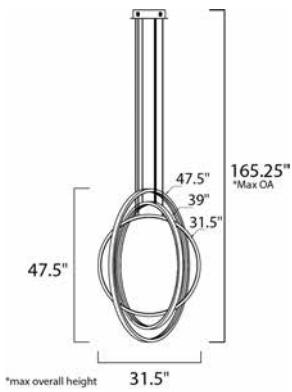

PRODUCT DESCRIPTION

Add drama to a large space with these significantly sized LED spheres. Brim features three rings of Brushed Gunmetal channels of LED provide 50,000 hours of bright illumination to fill up those hard to reach areas.

MEASUREMENTS

DIMENSION : 47.5" L x 31.5" W x 47.5" H
 MAX OAH : 165.25" OAH
 HANGING WEIGHT : 28.6 lb

LAMPING

INPUT VOLTAGE : 120V
 LUMENS : 4,050 Rated
 BULB : 3 x 183W LED PCB Integrated , 183W Total
 BULB INCLUDED : (Integrated)
 DIMMABLE : Triac CL
 CRI : 90+ CRI
 COLOR_TEMP : 3000K

FINISHES OPTION

 Brushed Gunmetal

MATERIAL

Stainless Steel

RATINGS

cETLus
 Dry Location

ADDITIONAL

ADJUSTABLE
 RATED LIFE 25000 Hours
 OPERATING TEMPERATURE:
 -20°C (-4°F), 40°C (104°F)