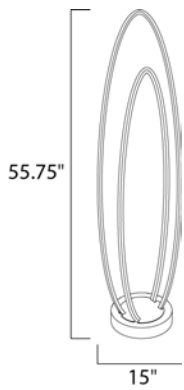

**PRODUCT DESCRIPTION**

Intersecting band create interesting and unique forms finished in Matte White. High power LED makes these designs as functional as they are decorative.

**MEASUREMENTS**

DIMENSION : 15" L x 9" W x 55.75" H  
CANOPY : 9" W x 2" H x 9" L  
HANGING WEIGHT : 14.3 lb

**FINISHES OPTION**

 Matte White

**MATERIAL**

Aluminum, Acrylic

**RATINGS**

cETLus  
Dry Location

**ADDITIONAL**

OPERATING TEMPERATURE:  
-20°C (-4°F), 40°C (104°F)