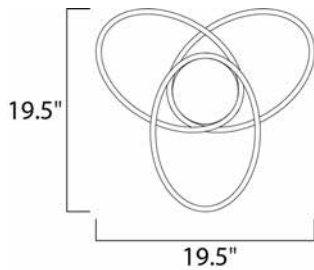

PRODUCT DESCRIPTION

Intersecting band create interesting and unique forms finished in Matte White. High power LED makes these designs as functional as they are decorative.

MEASUREMENTS

DIMENSION : 21.5" W x 19.5" H x 2" Ext
 MAX OAH : 19.5" W
 CANOPY : 6" W x 2" H x 6" L
 HANGING WEIGHT : 3.32 lb