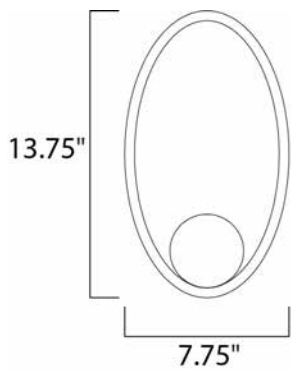

PRODUCT DESCRIPTION

Intersecting band create interesting and unique forms finished in Matte White. High power LED makes these designs as functional as they are decorative.

MEASUREMENTS

- DIMENSION : 7.75" L x 7.75" W x 13.75" H x 2" Ext
- MAX OAH :
- CANOPY : 4.75" W x 2" H x 4.75" L
- HANGING WEIGHT : 1.28 lb