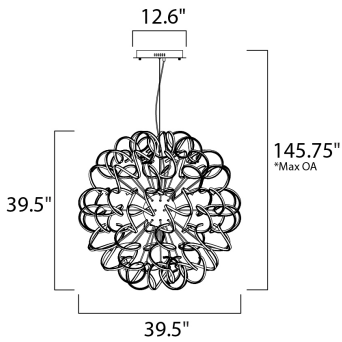

**PRODUCT DESCRIPTION**

This contemporary collection features a cork screw configuration of Polished Chrome metal surrounding bands of 3000K LED. This eclectic approach to lighting design is sure to please those looking for a unique source of light.

\*max overall height

**MEASUREMENTS**

- DIMENSION : 39.5" L x 39.5" W x 39.5" H
- MAX OAH : 145.75" OAH
- CANOPY : 12.5" W x 2" H x 12.5" L
- HANGING WEIGHT : 29.1 lb

**LAMPING**

- LUMENS : 16,940 Rated (12,500 Del.)
- BULB : 42 x 242W LED PCB Integrated , 242W Total
- BULB INCLUDED : (Integrated)
- DIMMABLE : Triac CL
- CRI : 80+ CRI
- COLOR\_TEMP : 3000K