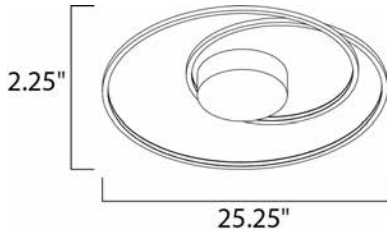

PRODUCT DESCRIPTION

This playful design of continuous channel finished in Matte Silver, spiral from the canopy to create unique lighting sculptures. LED mounted inside the channel provides ample illumination with an indirect effect.

MEASUREMENTS

DIMENSION : 25.25" L x 25.25" W x 2.25" H
 CANOPY : 8" W x 2.25" H x 8" L
 HANGING WEIGHT : 5.5 lb

LAMPING

INPUT VOLTAGE : 120V
 LUMENS : 3,850 Rated (1,980 Del.)
 BULB : 1 x 55W LED PCB Integrated , 55W Total
 BULB INCLUDED : (Integrated)
 DIMMABLE : Triac CL
 CRI : 80+ CRI
 COLOR_TEMP : 3000K