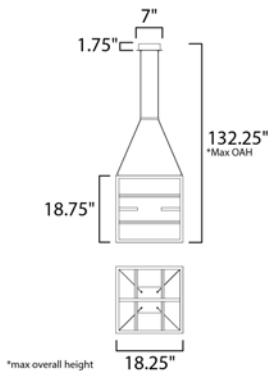

MEASUREMENTS

DIMENSION : 18.25" L x 18.25" W x 18.75" H
 MAX OAH : 132.25" OAH
 CANOPY : 7" W x 1.75" H x 7" L
 HANGING WEIGHT : 12.92 lb

LAMPING

INPUT VOLTAGE : 120V
 LUMENS : 3,080 Rated (1,840 Del.)
 BULB : 4 x 44W LED PCB Integrated , 44W Total
 BULB INCLUDED : (Integrated)
 DIMMABLE : Triac CL
 CRI : 90+ CRI
 COLOR_TEMP : 3000K