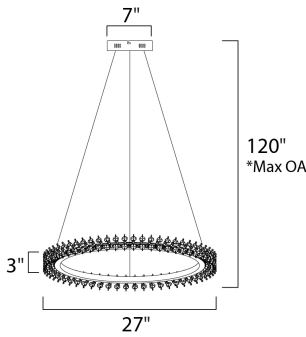

PRODUCT DESCRIPTION

Rings of Polished Chrome are fitted with an array of Beveled Crystal accents that come to life when illuminated by LED strips. The rings can be adjusted to create a spectacular display, sure to bring compliments to sense of style and taste.

*max overall height

MEASUREMENTS

- DIMENSION : 27" L x 27" W x 3" H
- MAX OAH : 120" OAH
- CANOPY : 7" W x 1.5" H x 7" L
- HANGING WEIGHT : 7.92 lb

LAMPING

- LUMENS : 1,540 Rated
- BULB : 1 x 22W LED PCB Integrated , 22W Total
- BULB INCLUDED : (Integrated)
- DIMMABLE : Triac CL
- CRI : 90+ CRI
- COLOR_TEMP : 4000K