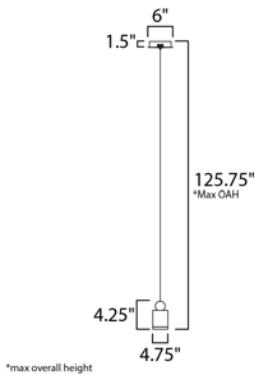

MEASUREMENTS

DIMENSION : 4.75" L x 4.75" W x 4.25" H
 MAX OAH : 125.75" OAH
 CANOPY : 6" W x 1.5" H x 6" L
 HANGING WEIGHT : 2.42 lb

LAMPING

INPUT VOLTAGE : 120V
 LUMENS : 504 Rated (450 Del.)
 BULB : 1 x 7.2W LED PCB Integrated , 7W Total
 BULB INCLUDED : (Integrated)
 DIMMABLE : Triac CL
 CRI : 80+ CRI
 COLOR_TEMP : 3000K