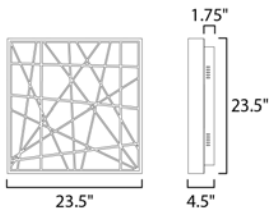

PRODUCT DESCRIPTION

Large scale LED ceiling fixtures finished in Black with our ever-popular Inca pattern on the bottom are a welcome addition to our line. High lumen output makes for excellent light sources in larger interior areas.

MEASUREMENTS

DIMENSION : 23.5" L x 23.5" W x 4.5" H
 CANOPY : 23.5" W x 1.75" H x 23.5" L
 HANGING WEIGHT : 16.5 lb

LAMPING

INPUT VOLTAGE : 120V
 LUMENS : 7,560 Rated (4,900 Del.)
 BULB : 1 x 108W LED PCB Integrated , 108W Total
 BULB INCLUDED : (Integrated)
 DIMMABLE : Triac CL
 CRI : 80+ CRI
 COLOR_TEMP : 3000K