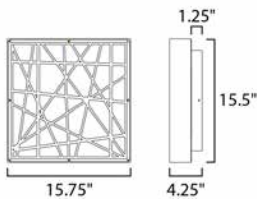

**PRODUCT DESCRIPTION**

Large scale LED ceiling fixtures finished in Black with our ever-popular Inca pattern on the bottom are a welcome addition to our line. High lumen output makes for excellent light sources in larger interior areas.

**MEASUREMENTS**

DIMENSION : 15.75" L x 15.75" W x 4.25" H  
 CANOPY : 15.5" W x 1.25" H x 15.5" L  
 HANGING WEIGHT : 8.58 lb

**LAMPING**

INPUT VOLTAGE : 120V  
 LUMENS : 2,363 Rated (1,800 Del.)  
 BULB : 1 x 34W LED PCB Integrated , 34W Total  
 BULB INCLUDED : (Integrated)  
 DIMMABLE : Triac CL  
 CRI : 80+ CRI  
 COLOR\_TEMP : 3000K