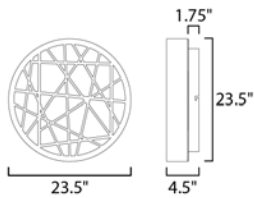

PRODUCT DESCRIPTION

Large scale LED ceiling fixtures finished in Black with our ever-popular Inca pattern on the bottom are a welcome addition to our line. High lumen output makes for excellent light sources in larger interior areas.

MEASUREMENTS

DIMENSION : 23.5" L x 23.5" W x 4.5" H
 CANOPY : 23.5" W x 1.75" H x 23.5" L
 HANGING WEIGHT : 10.56 lb

LAMPING

INPUT VOLTAGE : 120V
 LUMENS : 4,725 Rated (3,300 Del.)
 BULB : 1 x 68W LED PCB Integrated , 68W Total
 BULB INCLUDED : (Integrated)
 DIMMABLE : Triac CL
 CRI : 80+ CRI
 COLOR_TEMP : 3000K