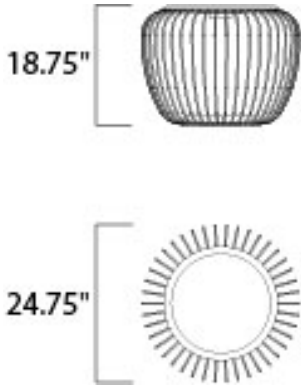

**PRODUCT DESCRIPTION**

Heavy gage White metal wire glows from the inside when illuminated by the high power LED module concealed in the top. The matching table stool has a wood top and is damp located which makes it perfect for outdoor living spaces.

**MEASUREMENTS**

DIMENSION : 24.75" L x 24.75" W x 18.75" H  
 HANGING WEIGHT : 35 lb

**LAMPING**

INPUT VOLTAGE : 110-130V  
 LUMENS : 576 Rated (382 Del.)  
 BULB : 1 x 7W LED PCB Integrated , 7W Total  
 BULB INCLUDED : (Integrated)  
 DIMMABLE : Triac CL  
 CRI : 80+ CRI  
 COLOR\_TEMP : 3000K  
 LIGHTING\_DIRECTION : Down