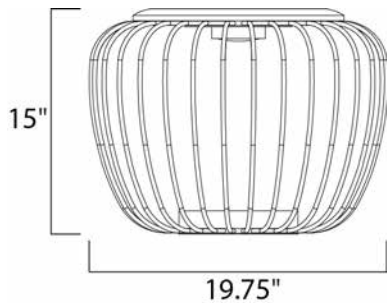

PRODUCT DESCRIPTION

Heavy gage White metal wire glows from the inside when illuminated by the high power LED module concealed in the top. The matching table stool has a wood top and is damp located which makes it perfect for outdoor living spaces.

MEASUREMENTS

DIMENSION : 19.75" L x 19.75" W x 15" H
 HANGING WEIGHT : 17.5 lb

LAMPING

INPUT VOLTAGE : 110-130V
 LUMENS : 576 Rated (470 Del.)
 BULB : 1 x 7W LED PCB Integrated , 7W Total
 BULB INCLUDED : (Integrated)
 DIMMABLE : Triac CL
 CRI : 80+ CRI
 COLOR_TEMP : 3000K
 LIGHTING_DIRECTION : Down