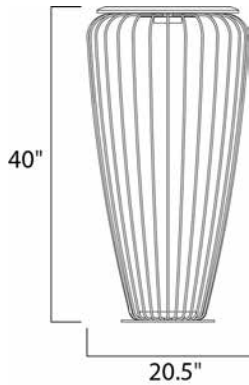

PRODUCT DESCRIPTION

Heavy gage White metal wire glows from the inside when illuminated by the high power LED module concealed in the top. The matching table stool has a wood top and is damp located which makes it perfect for outdoor living spaces.

MEASUREMENTS

DIMENSION : 20.5" L x 20.5" W x 40" H
 MAX OAH : 11.75" W x 11.75" H
 HANGING WEIGHT : 39.69 lb

LAMPING

INPUT VOLTAGE : 120V
 LUMENS : 576 Rated (470 Del.)
 BULB : 1 x 7W LED PCB Integrated , 7W Total
 BULB INCLUDED : (Integrated)
 DIMMABLE : Triac CL
 CRI : 80+ CRI
 COLOR_TEMP : 3000K