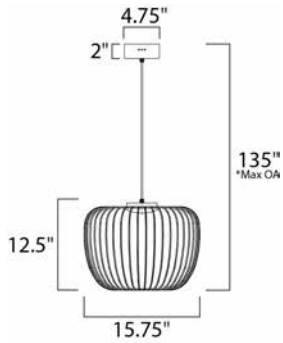

PRODUCT DESCRIPTION

Heavy gage White metal wire glows from the inside when illuminated by the high power LED module concealed in the top. The matching table stool has a wood top and is damp located which makes it perfect for outdoor living spaces.

*max overall height

MEASUREMENTS

DIMENSION : 15.75" L x 15.75" W x 12.5" H
 MAX OAH : 135" OAH
 CANOPY : 4.75" W x 2" H x 4.75" L
 HANGING WEIGHT : 6 lb

LAMPING

INPUT VOLTAGE : 110-130V
 LUMENS : 576 Rated (738 Del.)
 BULB : 1 x 7W LED PCB Integrated , 7W Total
 BULB INCLUDED : (Integrated)
 DIMMABLE : Triac CL
 CRI : 80+ CRI
 COLOR_TEMP : 3000K
 LIGHTING_DIRECTION : Down