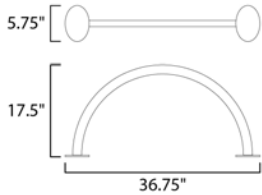

LAMPING

INPUT VOLTAGE : 120V
LUMENS : 1,470 Rated (1,150 Del.)
BULB : 1 x 21W LED PCB Integrated , 21W Total
BULB INCLUDED : (Integrated)
DIMMABLE : Triac CL
CRI : 80+ CRI
COLOR_TEMP : 3000K