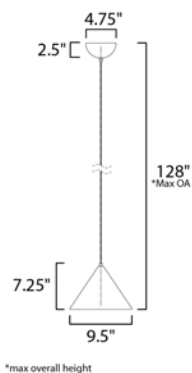

MEASUREMENTS

DIMENSION : 9.5" L x 9.5" W x 7.25" H
 MAX OAH : 128" OAH
 CANOPY : 4.75" W x 2.5" H x 4.75" L
 HANGING WEIGHT : 1.58 lb

LAMPING

INPUT VOLTAGE : 120V
 LUMENS : 1,470 Rated (940 Del.)
 BULB : 1 x 21W LED PCB Integrated , 21W Total
 BULB INCLUDED : (Integrated)
 DIMMABLE : Triac CL
 CRI : 80 CRI
 COLOR_TEMP : 3000K