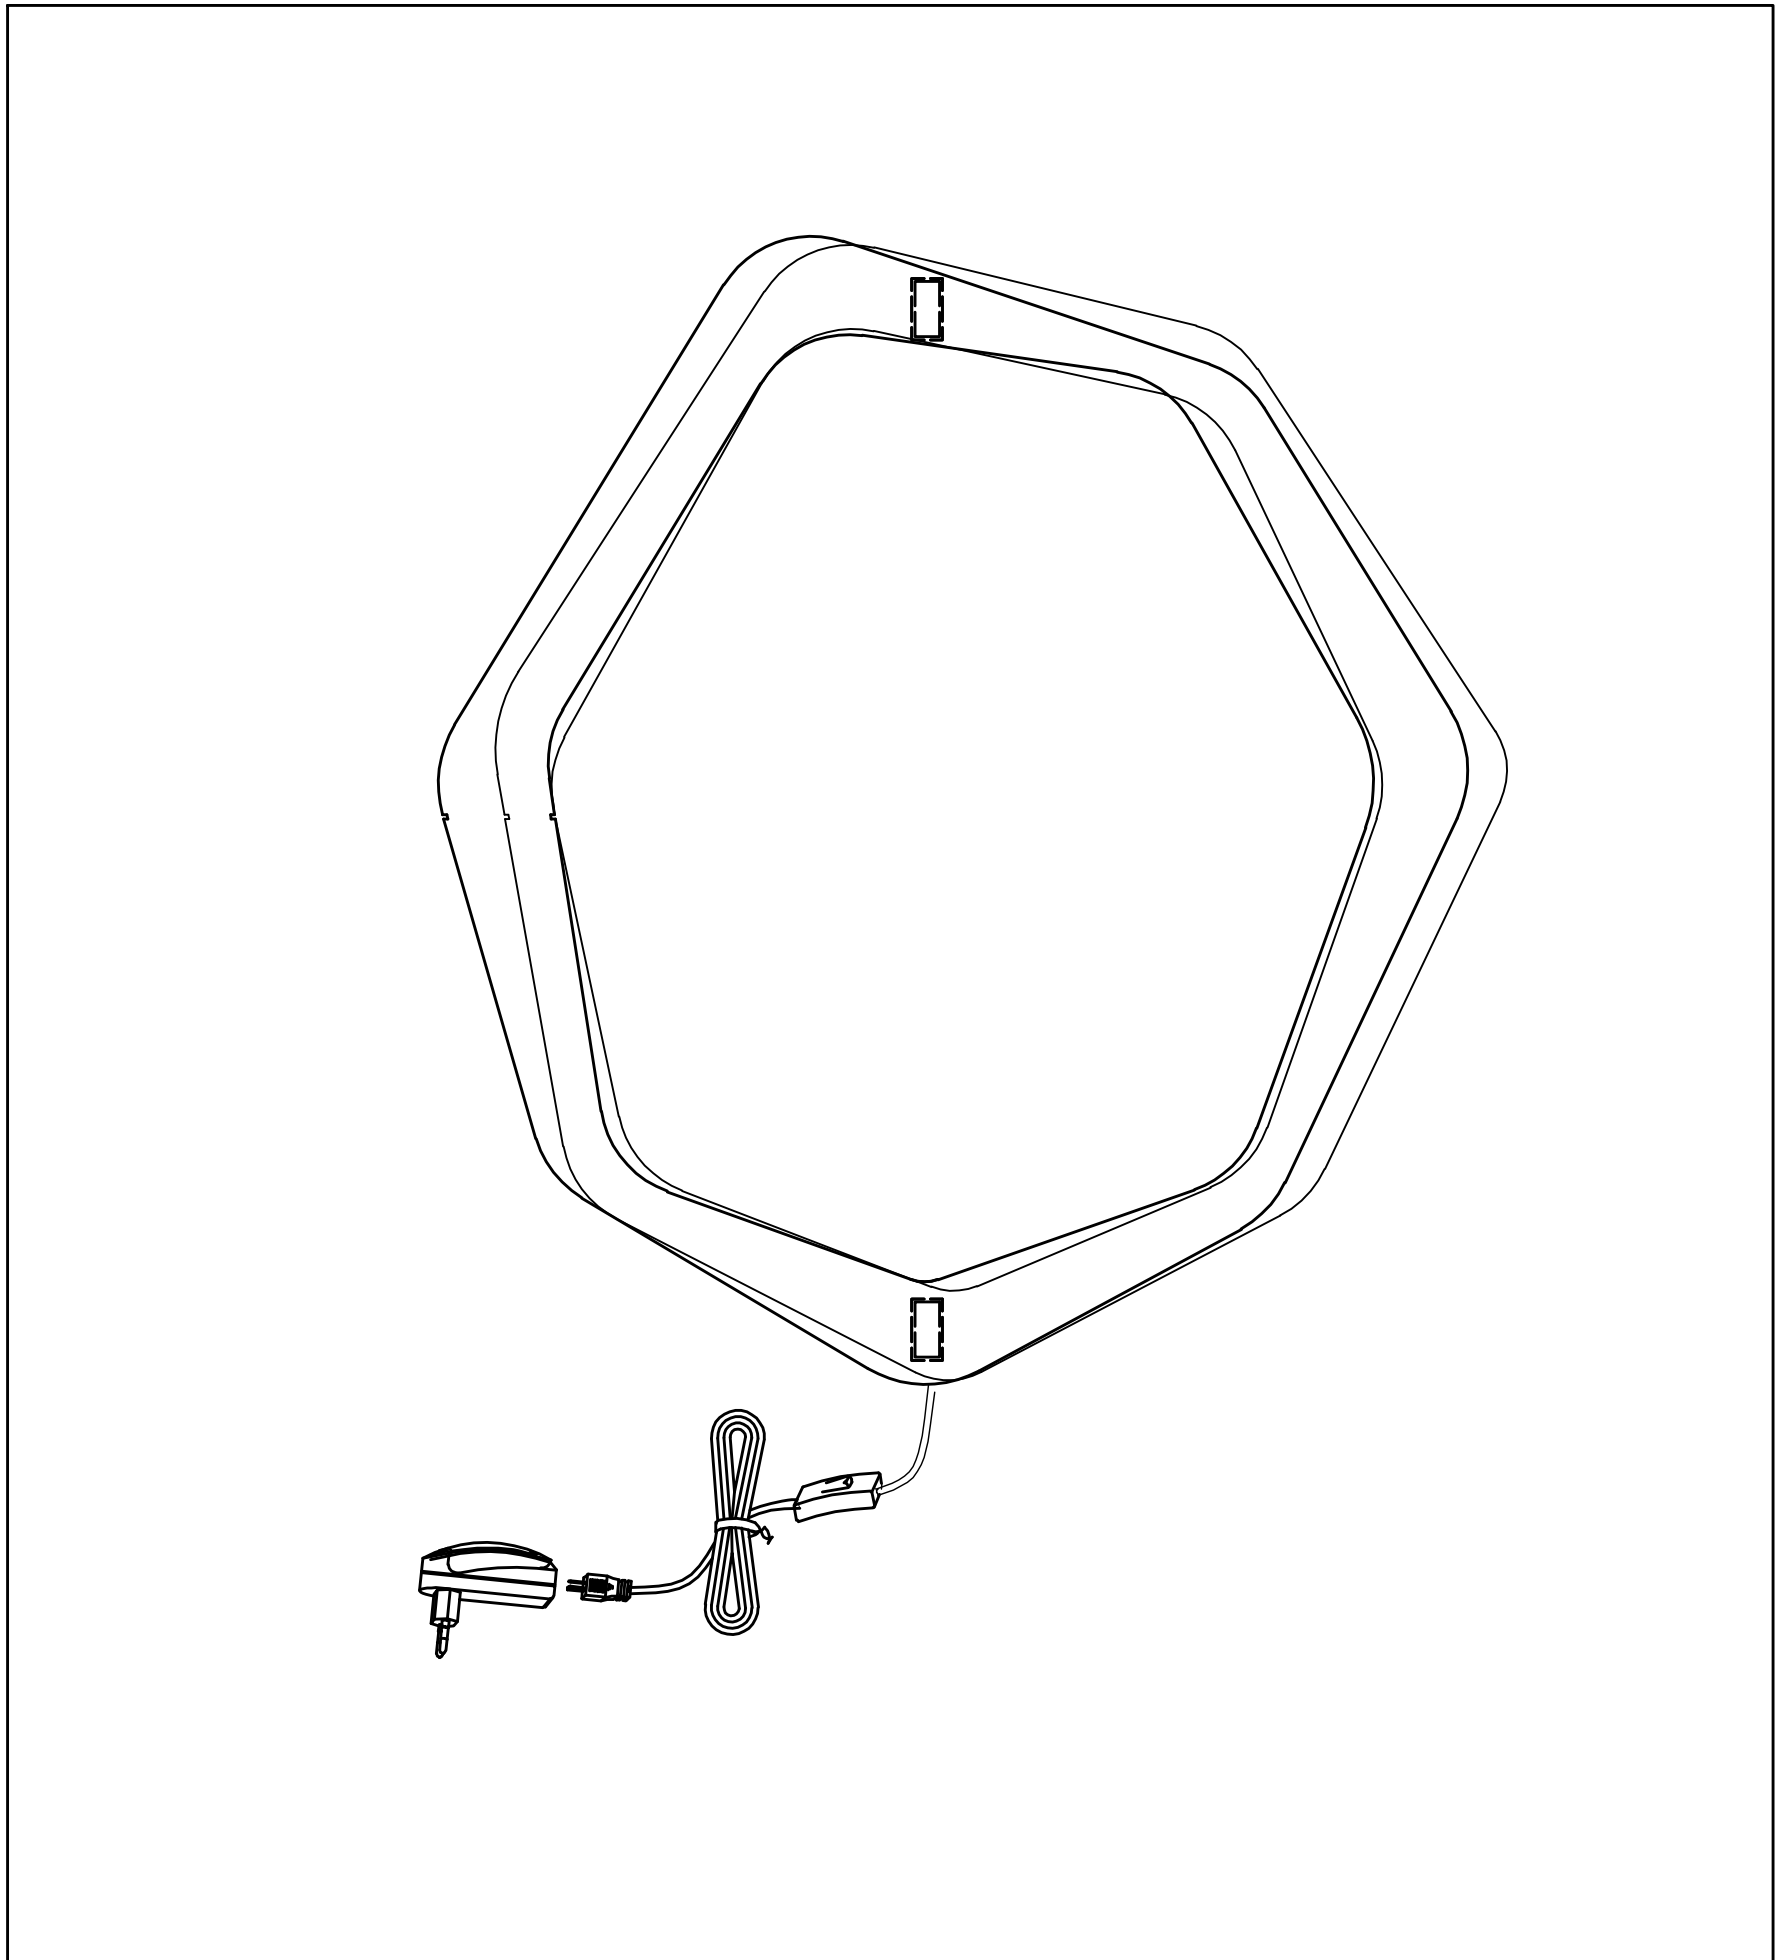

PRODUCT NAME:Boulder LED Wall Sconce
ITEM NUMBER: E20024

Please consult your electrician for hanging fixture and wiring.

Bulbs (integrated): LED 14W

anchor screws*2PCS

Locate all hardware & components before discarding packaging

1.)

Step 1: Use anchors provided to secure lamp to wall.

Step 2: Press switch to operate lamp

Cleaning & Care:
You may use talcum powder and a soft cloth for cleaning. Do not use abrasive cleaner.