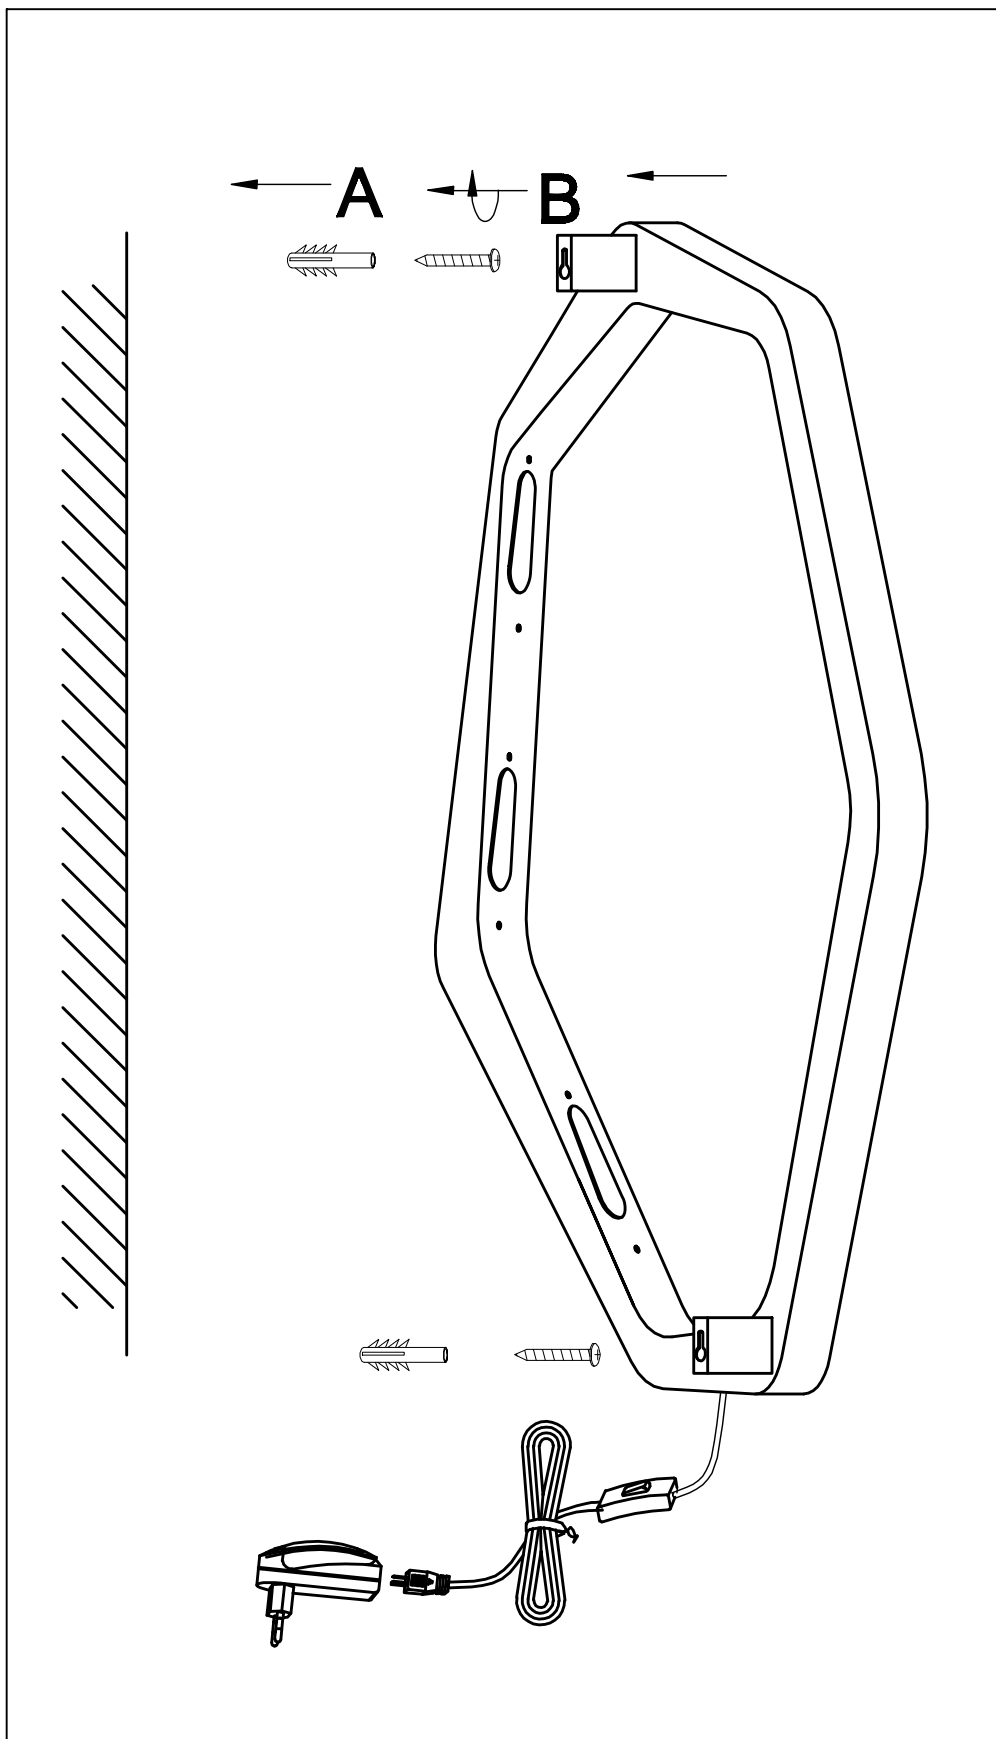

PRODUCT NAME:Boulder LED Wall Sconce
ITEM NUMBER: E20024

Please consult your electrician for hanging fixture and wiring.

Bulbs (integrated): LED 14W

anchor screws*2PCS

Locate all hardware & components before discarding packaging