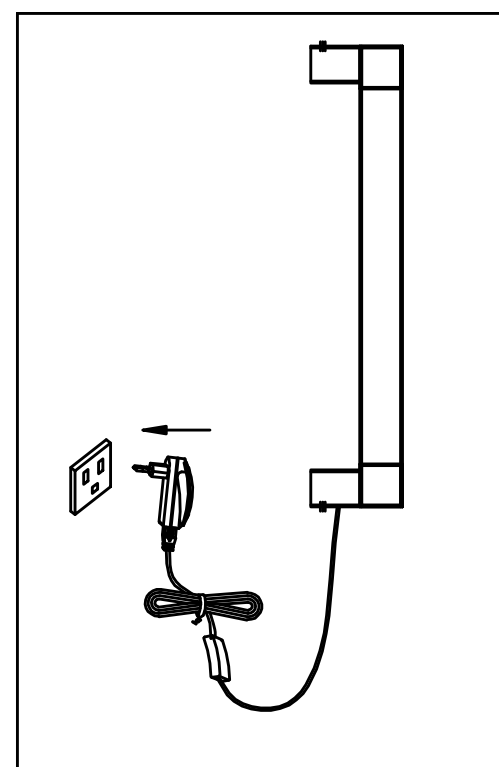

PRODUCT NAME:Boulder LED Wall Sconce
ITEM NUMBER: E20024

Please consult your electrician for hanging fixture and wiring.

Bulbs (integrated): LED 14W

anchor screws*2PCS

Locate all hardware & components before discarding packaging

1.)

Step 1: Use anchors provided to secure lamp to wall.

Step 2: Press switch to operate lamp

Cleaning & Care:
You may use talcum powder and a soft cloth for cleaning. Do not use abrasive cleaner.