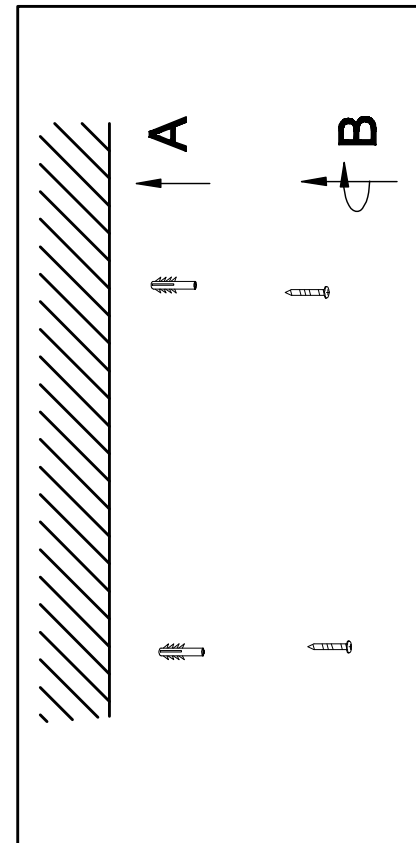

Step 1: Use anchors provided to secure lamp to wall.